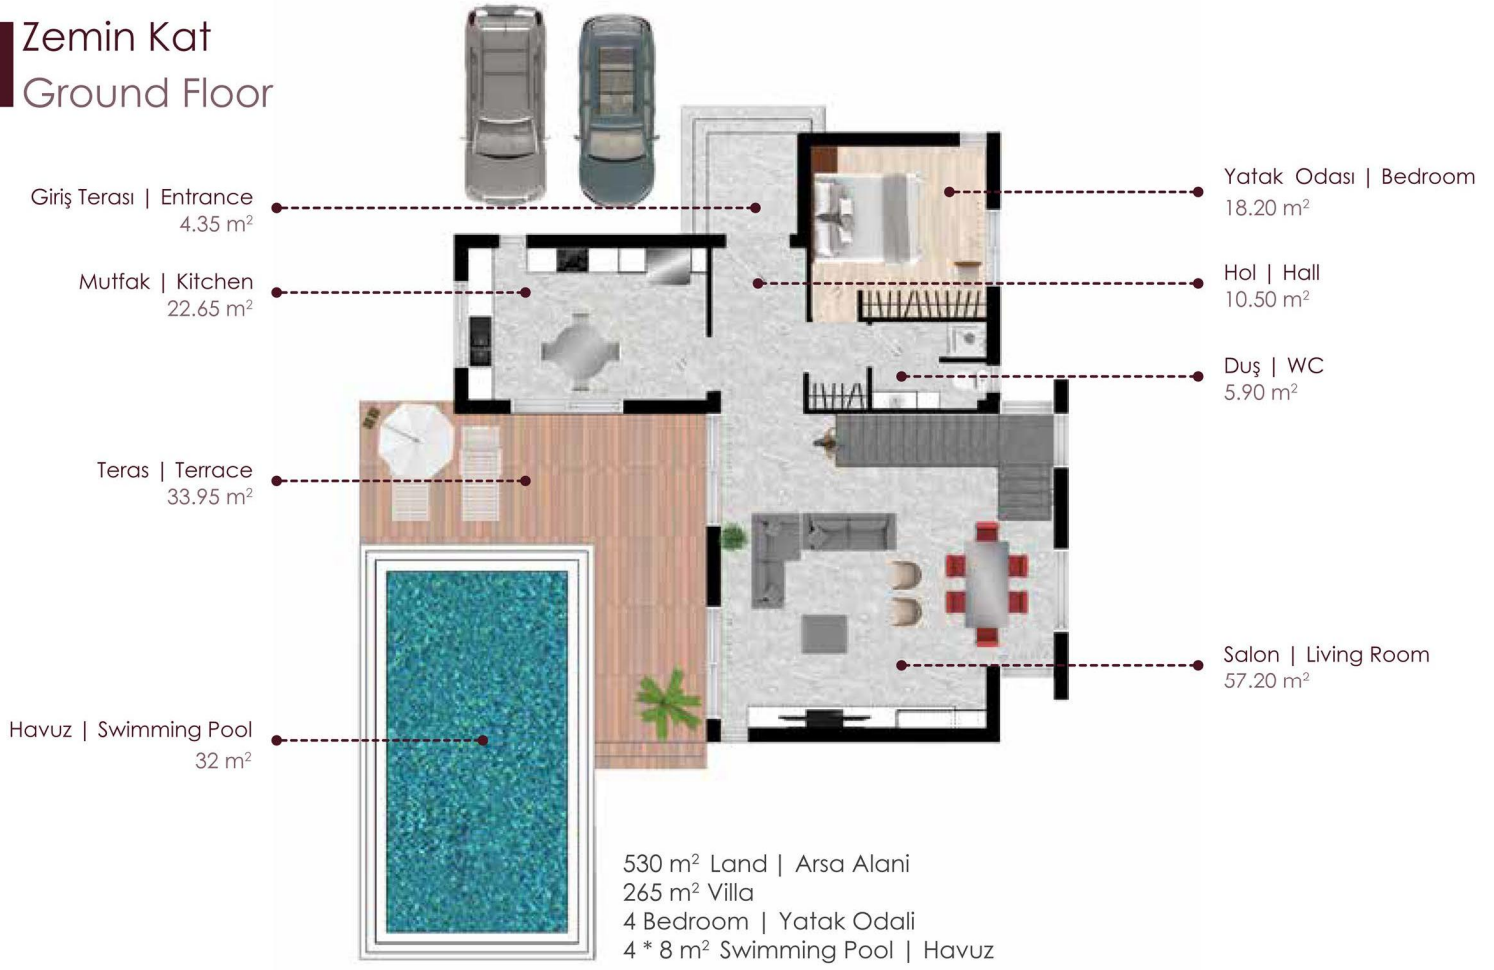

## GENEL ÖZELLİKLER | GENERAL SPECIFICATIONS

	Lokasyon Yeniboğaziçi, Gazimağusa		Location Yeniboğaziçi, Gazimağusa		Yatak Odalı 4		Bedroom 4
	WC / Banyo 3		WC / Bathroom 3		Alan 265 m <sup>2</sup>		Area 265 m <sup>2</sup>
	Arsa Boyutu 530 m <sup>2</sup>		Plot Size 530 m <sup>2</sup>		Alarm Sistemi		Alarm System
	Şömine		Fireplace				

## Zemin Kat Ground Floor